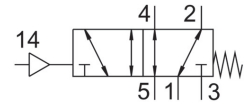

Разпределител Festo пневматичен -0.9-10 bar, 1/8", 700 л/мин, VUWS-L20-M52-M-G18

Feature	Value
Valve function	5/2, monostable
Material of screws	Steel, galvanized
Lap	Overlap
Actuation type	Pneumatic
Valve size	21 mm
Standard nominal flow rate	700 l/min
Pneumatic working port	G1/8
Operating pressure	-0.9 bar ... 10 bar
Design	Piston gate valve
Reset method	Mechanical spring
Certification	c UL us - Recognized (OL)
Nominal width	5.7 mm
Type code	VUWS
Exhaust air function	With flow control option
Sealing principle	Soft
Mounting position	Any
Manual override	None
Type of control	Direct
Pilot air supply port	Internal
Flow direction	Reversible
Symbol	00991029
Pilot pressure	2.5 bar ... 10 bar
Switching time off	39 ms
On switching time	7 ms
Explosion prevention and protection	Observe the information on the certificate Zone 1 (ATEX) Zone 2 (ATEX) Zone 21 (ATEX) Zone 22 (ATEX)
Operating medium	Compressed air as per ISO 8573-1:2010 [7:4:4]
Information on operating and pilot media	Operation with oil lubrication possible (required for further use)
Vibration resistance	Transport application test with severity level 2 as per FN 942017-4 and EN 60068-2-6
Shock resistance	Shock test with severity level 2 as per FN 942017-5 and EN 60068-2-27
Corrosion resistance class (CRC)	2 - Moderate corrosion stress
Temperature of medium	-10 °C ... 60 °C
Pilot medium	Compressed air as per ISO 8573-1:2010 [7:4:4]

Ташев-Галвинг ООД
www.tashev-galving.com

Продукт: [Разпределител Festo пневматичен -0.9-10 bar, 1/8", 700 л/мин, VUWS-L20-M52-M-G18](#)

Категория: [Пневматични задвижвания](#)

Марка: [Festo](#)

Тип: [Разпределител Festo](#)